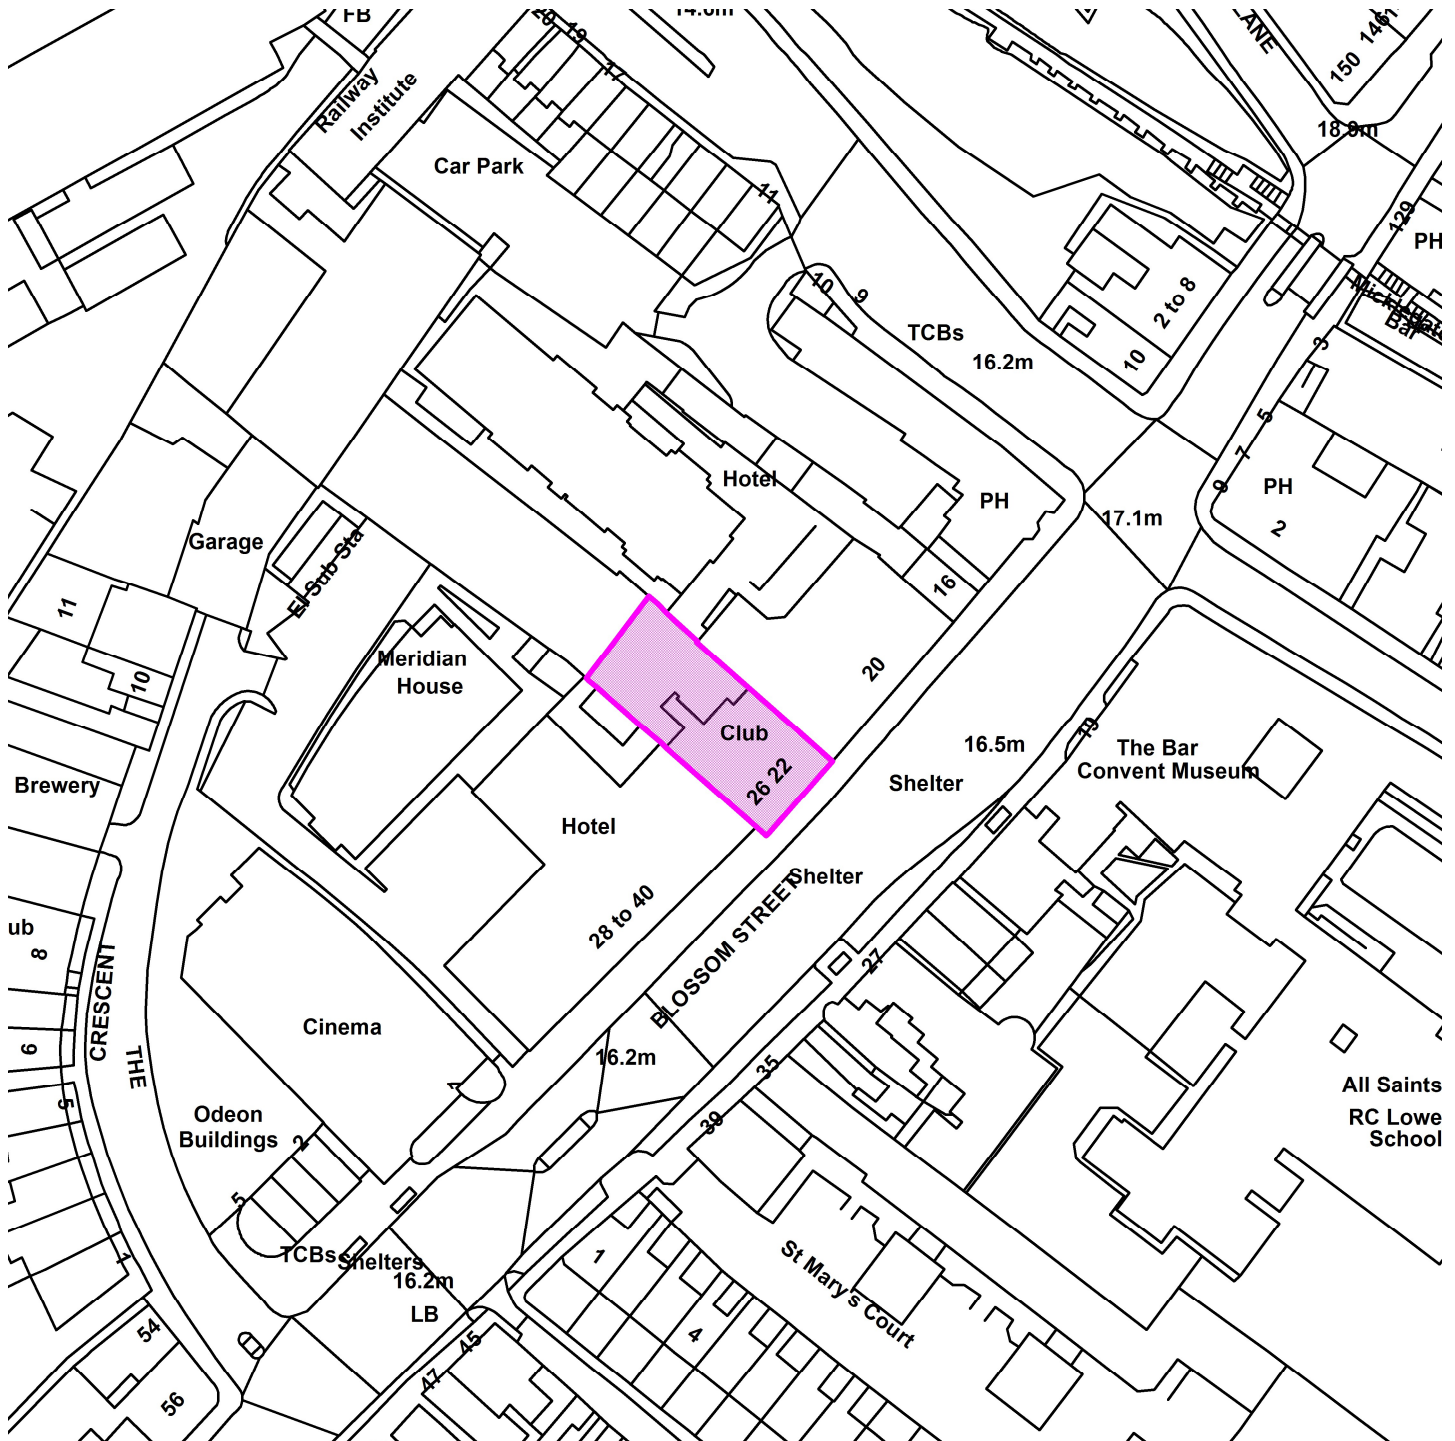

19/001588/FULM

York City Living Limited, 22-26 Blossom Street

GIS by ESRI (UK)

Scale : 1:1138

Reproduced from the Ordnance Survey map with the permission of the Controller of Her Majesty's Stationery Office © Crown Copyright 2000.

Unauthorised reproduction infringes Crown Copyright and may lead to prosecution or civil proceedings.

Produced using ESRI (UK)'s MapExplorer 2.0 - <http://www.esriuk.com>

<b>Organisation</b>	Not Set
<b>Department</b>	Not Set
<b>Comments</b>	Not Set
<b>Date</b>	07 July 2020
<b>SLA Number</b>	Not Set